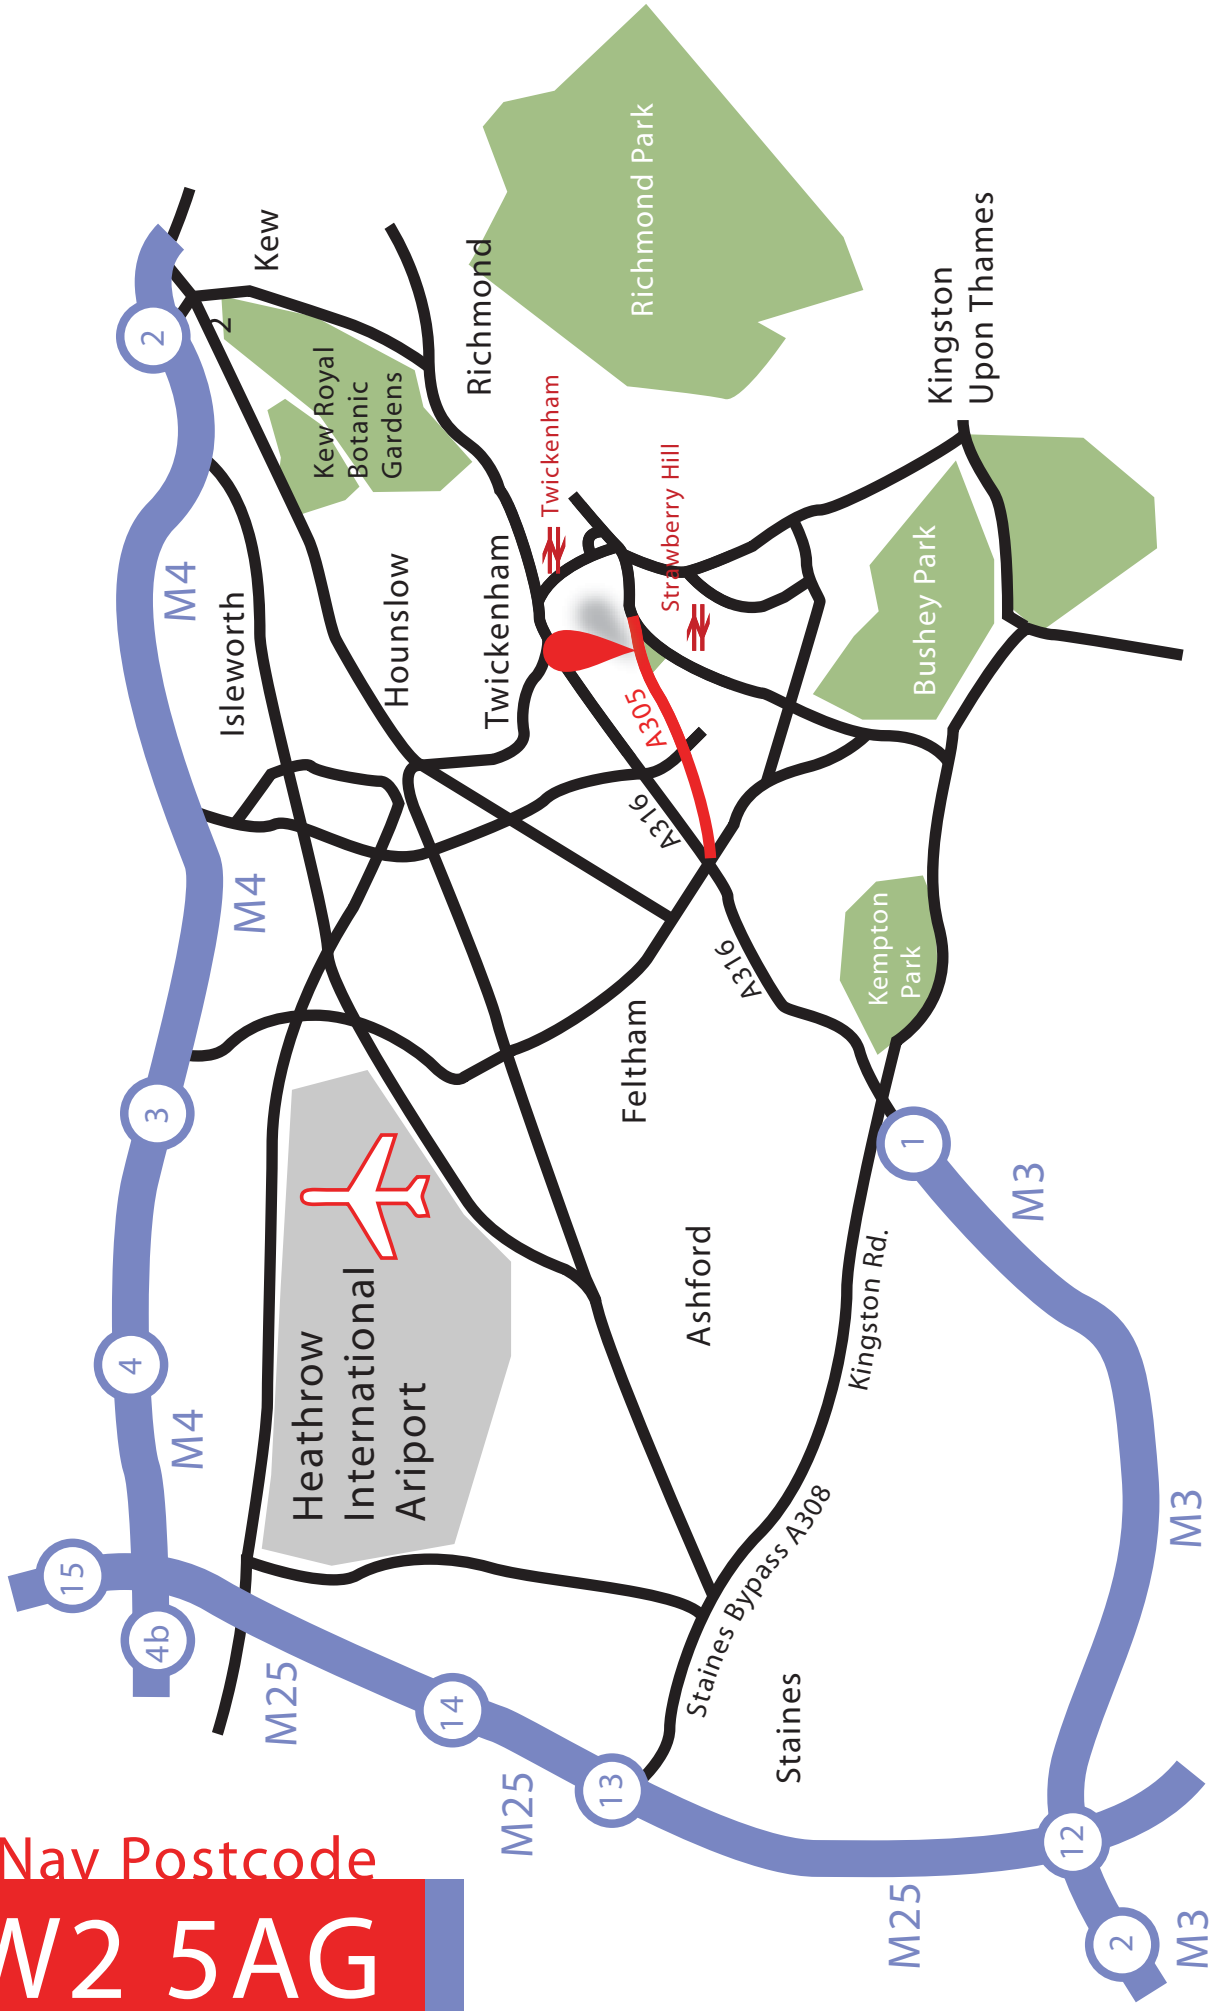

⇒ Twickenham Station ⇒ Strawberry Hill Station

Opening Hours: Mon-Wed 8am-8pm

Parking is Free and in front of the building:

We Are Here

Soni Dental Implants Motorway Map

Sat Nav Postcode

TW2 5AG

1 Oriel Court, 106 The Green, Twickenham, Middlesex TW2 5AG